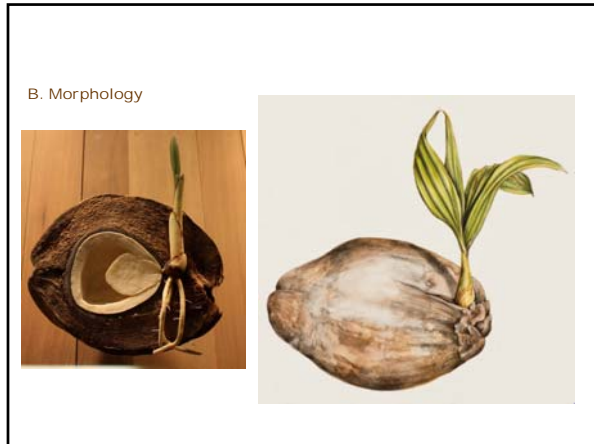

I. Overview

B. Morphology

- Drupe (pitted fruit) with fibrous outer wall ("husk")

I. Overview

B. Morphology

- Drupe (pitted fruit) with fibrous outer wall ("husk")
- Pit delimited by the sclereid-rich inner fruit wall (endocarp)

I. Overview

B. Morphology

- Drupe (pitted fruit) with fibrous outer wall ("husk")
- Pit delimited by the sclereid-rich inner fruit wall (endocarp)
- Pit contains world's 2nd largest seed

- Double coconut of Seychelles

I. Overview

B. Morphology

endocarp

seed coat

embryo

endosperm

B. Morphology

- Cotyledon
- 1st regular leaf
- 3 coleoptile-like leaves
- 1st root + two adv. roots

As if that were not enough, the liquid within the nut is a delicious substitute for drinking water and ...is so pure that it can be used medically as a completely sterile saline solution... [etc, etc.]